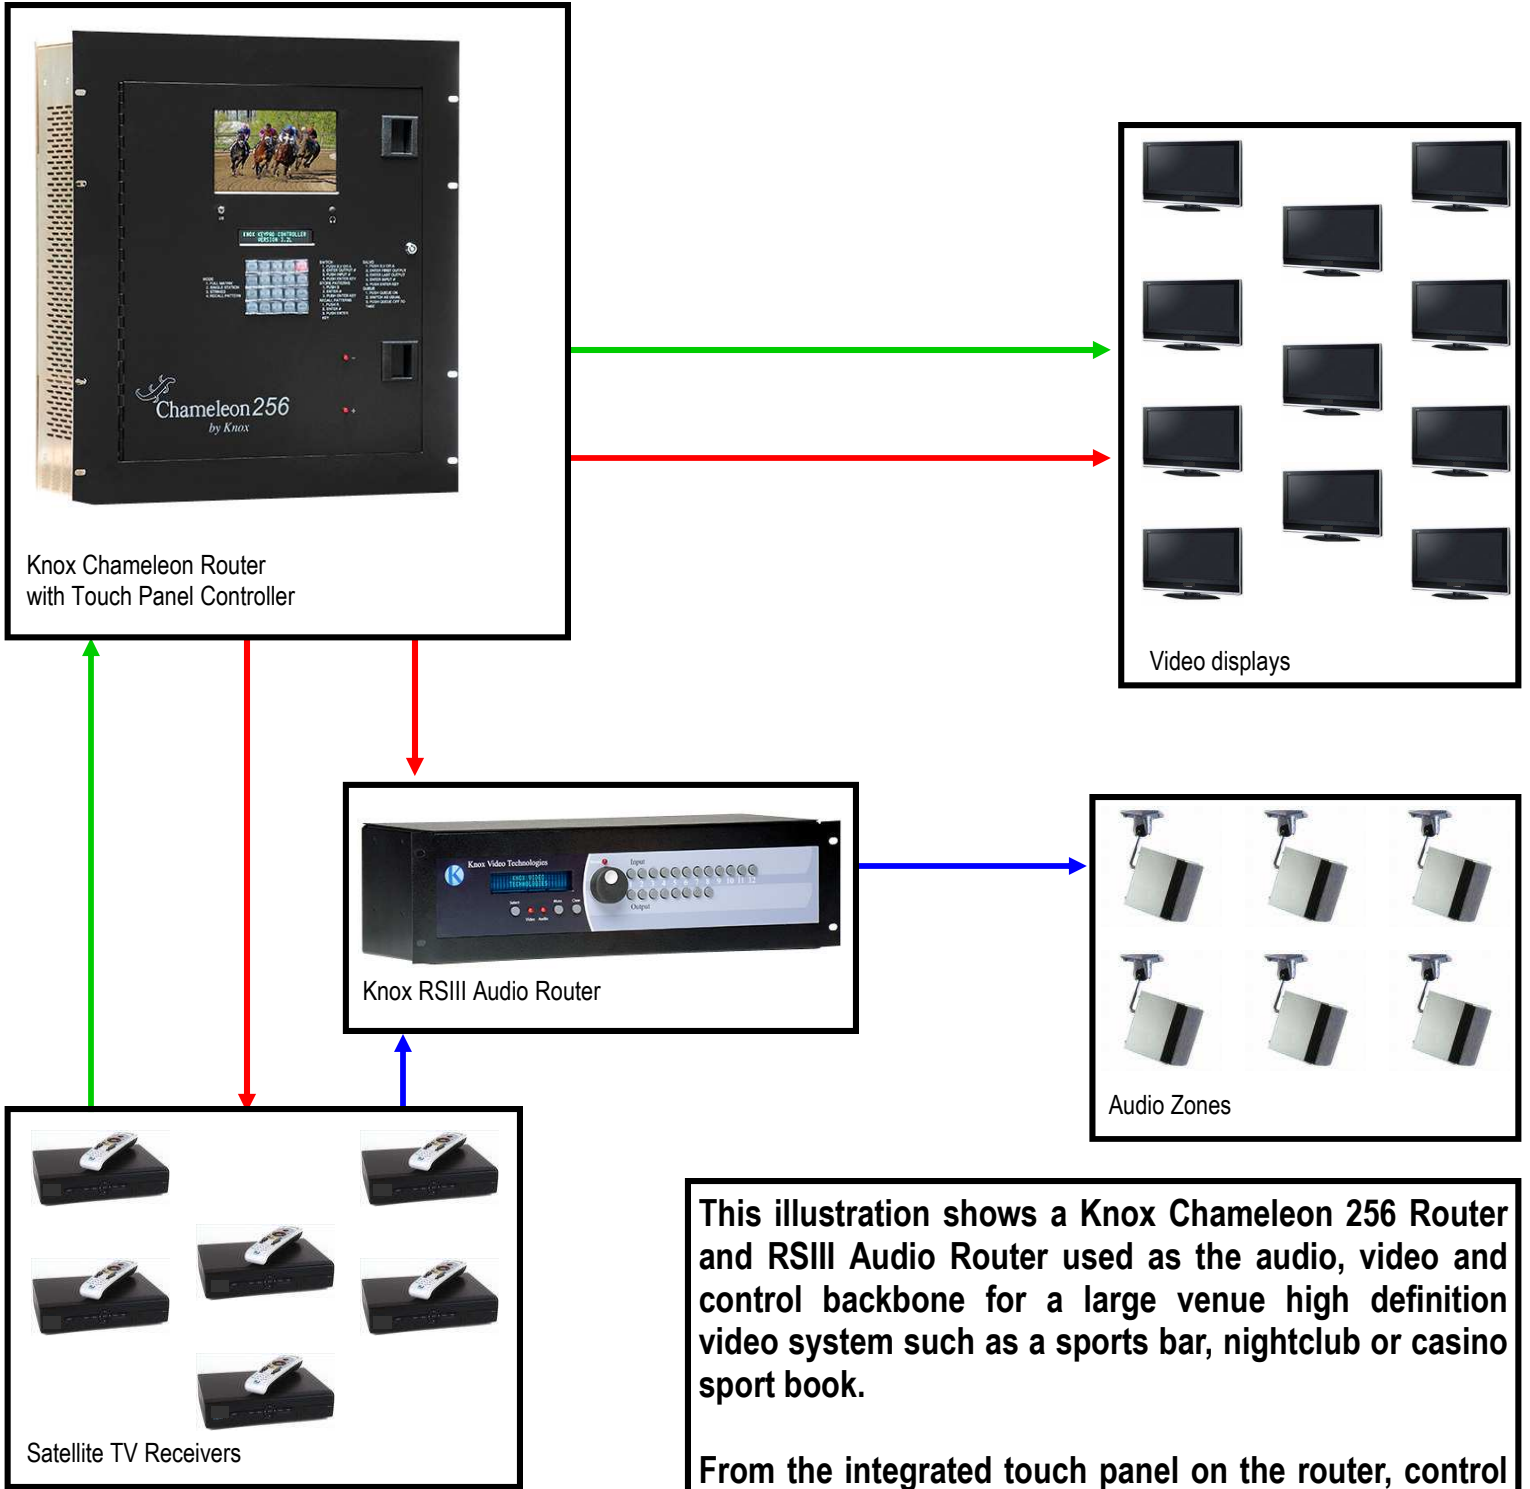

Typical Themed Restaurant Application

This illustration shows a Knox Chameleon 256 Router and RSIII Audio Router used as the audio, video and control backbone for a large venue high definition video system such as a sports bar, nightclub or casino sport book.

From the integrated touch panel on the router, control of the entire AV system can be achieved.