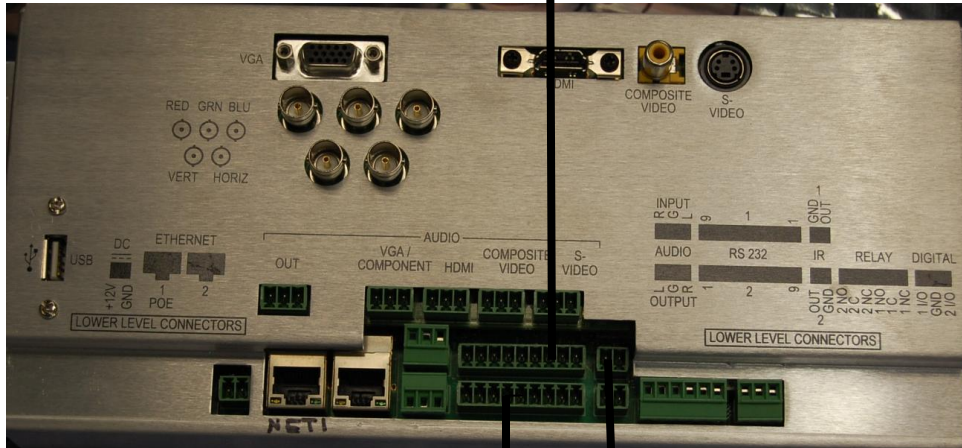

Wiring diagram rackmount TPC7 IR expander32

To Chameleon RS232 port

Note: the pin on right goes to center pin of RCA